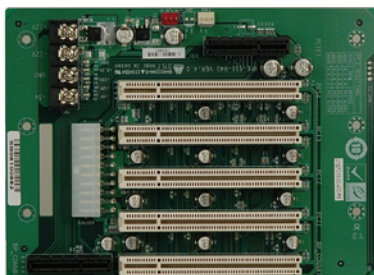

HPE-5S1-R50

Ordering Information

HPE-5S1-R50	5-slot backplane with 4 PCI slots
PR-1500G	5-slot half-size compact chassis
RACK-500G	5U 5-slot full-size rack-mount chassis

HPE-5S2-R40

Ordering Information

HPE-5S2-R40	5-slot backplane with 3 PCI slots and 1 PCIe x4 slot
PR-1500G	5-slot half-size compact chassis
RACK-500G	5U 5-slot full-size rack-mount chassis

HPE-5S3-R40

Ordering Information

HPE-5S3-R40	5-slot backplane with 2 PCI slots and 2 PCIe x4 slots
PR-1500G	5-slot half-size compact chassis
RACK-500G	5U 5-slot full-size rack-mount chassis

HPE-6S1-R40

Ordering Information

HPE-6S1-R40	6-slot backplane with 4 PCI slots and 1 PCIe x4 slot
-------------	--