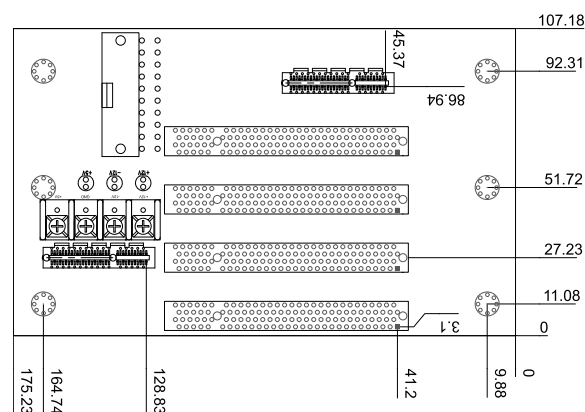

HPE-5S1-R50

Ordering Information

HPE-5S1-R50	5-slot backplane with 4 PCI slots
PR-1500G	5-slot half-size compact chassis
RACK-500G	5U 5-slot full-size rack-mount chassis

HPE-5S2-R40

Ordering Information

HPE-5S2-R40	5-slot backplane with 3 PCI slots and 1 PCIe x4 slot
PR-1500G	5-slot half-size compact chassis
RACK-500G	5U 5-slot full-size rack-mount chassis

HPE-5S3-R40

Ordering Information

HPE-5S3-R40	5-slot backplane with 2 PCI slots and 2 PCIe x4 slots
PR-1500G	5-slot half-size compact chassis
RACK-500G	5U 5-slot full-size rack-mount chassis

HPE-6S1-R40

Ordering Information

HPE-6S1-R40	6-slot backplane with 4 PCI slots and 1 PCIe x4 slot
-------------	--