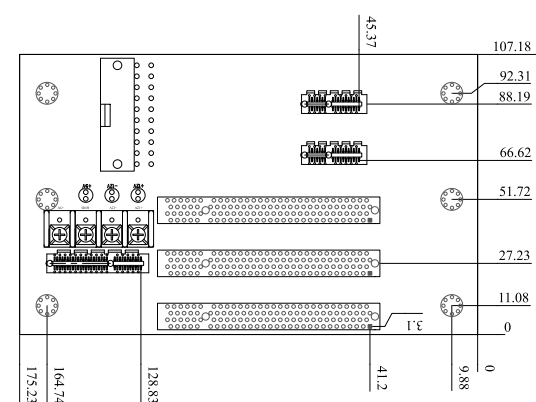

HPE-5S1-R50

Ordering Information

HPE-5S1-R50	5-slot backplane with 4 PCI slots
PR-1500G	5-slot half-size compact chassis
RACK-500G	5U 5-slot full-size rack-mount chassis

HPE-5S2-R40

Ordering Information

HPE-5S2-R40	5-slot backplane with 3 PCI slots and 1 PCIe x4 slot
PR-1500G	5-slot half-size compact chassis
RACK-500G	5U 5-slot full-size rack-mount chassis

HPE-5S3-R40

Ordering Information

HPE-5S3-R40	5-slot backplane with 2 PCI slots and 2 PCIe x4 slots
PR-1500G	5-slot half-size compact chassis
RACK-500G	5U 5-slot full-size rack-mount chassis

HPE-6S1-R40

Ordering Information

HPE-6S1-R40	6-slot backplane with 4 PCI slots and 1 PCIe x4 slot
-------------	--