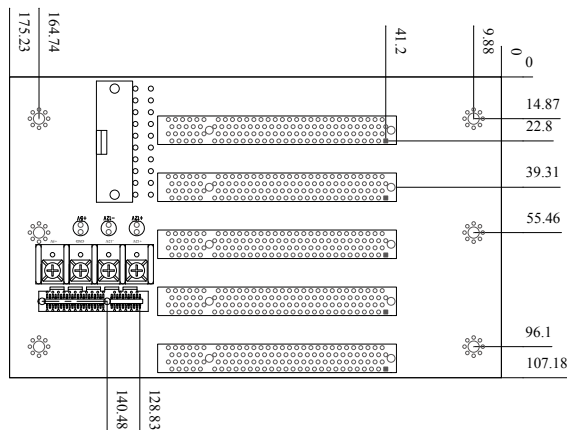

HPE-5S1-R50

Ordering Information

HPE-5S1-R50	5-slot backplane with 4 PCI slots
PR-1500G	5-slot half-size compact chassis
RACK-500G	5U 5-slot full-size rack-mount chassis

HPE-5S2-R40

Ordering Information

HPE-5S2-R40	5-slot backplane with 3 PCI slots and 1 PCIe x4 slot
PR-1500G	5-slot half-size compact chassis
RACK-500G	5U 5-slot full-size rack-mount chassis

HPE-5S3-R40

Ordering Information

HPE-5S3-R40	5-slot backplane with 2 PCI slots and 2 PCIe x4 slots
PR-1500G	5-slot half-size compact chassis
RACK-500G	5U 5-slot full-size rack-mount chassis

HPE-6S1-R40

Ordering Information

HPE-6S1-R40	6-slot backplane with 4 PCI slots and 1 PCIe x4 slot
-------------	--