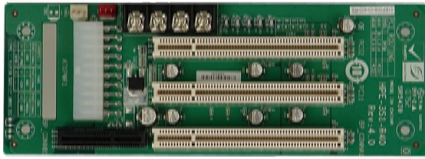

HPE-3S1-R40

Ordering Information

HPE-3S1-R40 3-slot backplane with 2 PCI slots
PR-1300G 3-slot half-size compact chassis

HPE-3S2-R40

Ordering Information

HPE-3S2-R40 3-slot backplane with 1 PCI slot and 1 PCIe x4 slot
PR-1300G 3-slot half-size compact chassis

HPE-4S1-R40

Ordering Information

HPE-4S1-R40 4-slot backplane with 3 PCI slots
PAC-42GH 4-slot half-size compact chassis
PAC-400G 4-slot half-size compact chassis

HPE-4S2-R40

Ordering Information

HPE-4S2-R40 4-slot backplane with 2 PCI slots and 1 PCIe x4 slot
PAC-42GH 4-slot half-size compact chassis
PAC-400G 4-slot half-size compact chassis