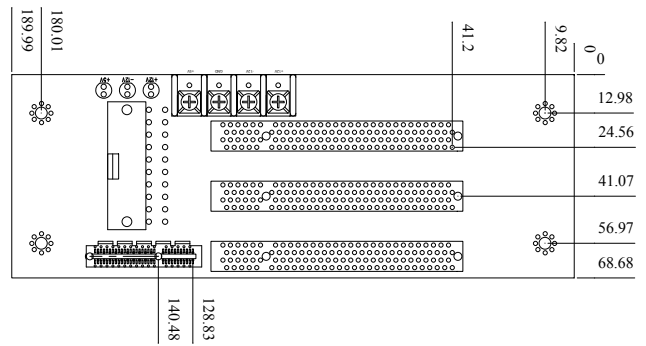

HPE-3S1-R40

Ordering Information

HPE-3S1-R40 3-slot backplane with 2 PCI slots
PR-1300G 3-slot half-size compact chassis

HPE-3S2-R40

Ordering Information

HPE-3S2-R40 3-slot backplane with 1 PCI slot and 1 PCIe x4 slot
PR-1300G 3-slot half-size compact chassis

HPE-4S1-R40

Ordering Information

HPE-4S1-R40 4-slot backplane with 3 PCI slots
PAC-42GH 4-slot half-size compact chassis
PAC-400G 4-slot half-size compact chassis

HPE-4S2-R40

Ordering Information

HPE-4S2-R40 4-slot backplane with 2 PCI slots and 1 PCIe x4 slot
PAC-42GH 4-slot half-size compact chassis
PAC-400G 4-slot half-size compact chassis