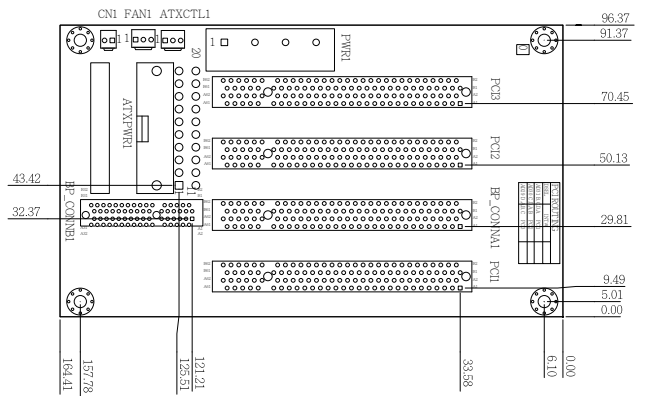

HPE-3S1-R40

Ordering Information

HPE-3S1-R40 3-slot backplane with 2 PCI slots
PR-1300G 3-slot half-size compact chassis

HPE-3S2-R40

Ordering Information

HPE-3S2-R40 3-slot backplane with 1 PCI slot and 1 PCIe x4 slot
PR-1300G 3-slot half-size compact chassis

HPE-4S1-R40

Ordering Information

HPE-4S1-R40 4-slot backplane with 3 PCI slots
PAC-42GH 4-slot half-size compact chassis
PAC-400G 4-slot half-size compact chassis

HPE-4S2-R40

Ordering Information

HPE-4S2-R40 4-slot backplane with 2 PCI slots and 1 PCIe x4 slot
PAC-42GH 4-slot half-size compact chassis
PAC-400G 4-slot half-size compact chassis