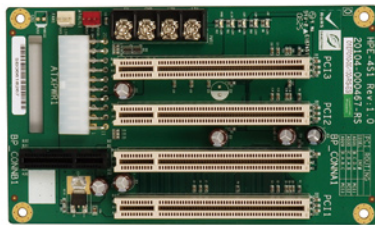

HPE-3S1-R40

Ordering Information

HPE-3S1-R40 3-slot backplane with 2 PCI slots
PR-1300G 3-slot half-size compact chassis

HPE-3S2-R40

Ordering Information

HPE-3S2-R40 3-slot backplane with 1 PCI slot and 1 PCIe x4 slot
PR-1300G 3-slot half-size compact chassis

HPE-4S1-R40

Ordering Information

HPE-4S1-R40 4-slot backplane with 3 PCI slots
PAC-42GH 4-slot half-size compact chassis
PAC-400G 4-slot half-size compact chassis

HPE-4S2-R40

Ordering Information

HPE-4S2-R40 4-slot backplane with 2 PCI slots and 1 PCIe x4 slot
PAC-42GH 4-slot half-size compact chassis
PAC-400G 4-slot half-size compact chassis