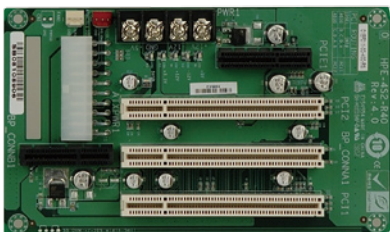

HPE-3S1-R40

Ordering Information

HPE-3S1-R40 3-slot backplane with 2 PCI slots
PR-1300G 3-slot half-size compact chassis

HPE-3S2-R40

Ordering Information

HPE-3S2-R40 3-slot backplane with 1 PCI slot and 1 PCIe x4 slot
PR-1300G 3-slot half-size compact chassis

HPE-4S1-R40

Ordering Information

HPE-4S1-R40 4-slot backplane with 3 PCI slots
PAC-42GH 4-slot half-size compact chassis
PAC-400G 4-slot half-size compact chassis

HPE-4S2-R40

Ordering Information

HPE-4S2-R40 4-slot backplane with 2 PCI slots and 1 PCIe x4 slot
PAC-42GH 4-slot half-size compact chassis
PAC-400G 4-slot half-size compact chassis