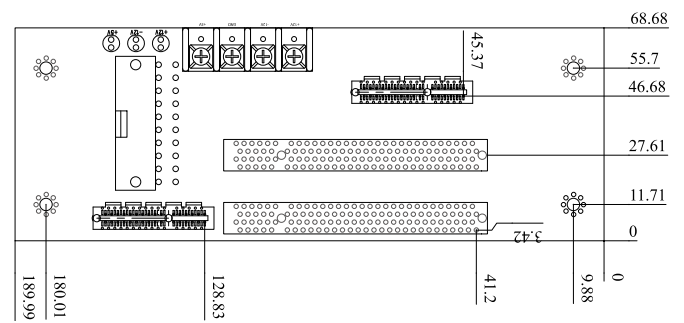

HPE-3S1-R40

Ordering Information

HPE-3S1-R40 3-slot backplane with 2 PCI slots
PR-1300G 3-slot half-size compact chassis

HPE-3S2-R40

Ordering Information

HPE-3S2-R40 3-slot backplane with 1 PCI slot and 1 PCIe x4 slot
PR-1300G 3-slot half-size compact chassis

HPE-4S1-R40

Ordering Information

HPE-4S1-R40 4-slot backplane with 3 PCI slots
PAC-42GH 4-slot half-size compact chassis
PAC-400G 4-slot half-size compact chassis

HPE-4S2-R40

Ordering Information

HPE-4S2-R40 4-slot backplane with 2 PCI slots and 1 PCIe x4 slot
PAC-42GH 4-slot half-size compact chassis
PAC-400G 4-slot half-size compact chassis