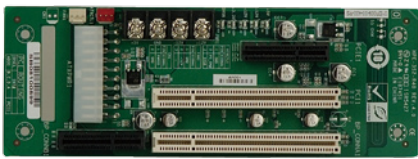

HPE-3S1-R40

Ordering Information

HPE-3S1-R40 3-slot backplane with 2 PCI slots
PR-1300G 3-slot half-size compact chassis

HPE-3S2-R40

Ordering Information

HPE-3S2-R40 3-slot backplane with 1 PCI slot and 1 PCIe x4 slot
PR-1300G 3-slot half-size compact chassis

HPE-4S1-R40

Ordering Information

HPE-4S1-R40 4-slot backplane with 3 PCI slots
PAC-42GH 4-slot half-size compact chassis
PAC-400G 4-slot half-size compact chassis

HPE-4S2-R40

Ordering Information

HPE-4S2-R40 4-slot backplane with 2 PCI slots and 1 PCIe x4 slot
PAC-42GH 4-slot half-size compact chassis
PAC-400G 4-slot half-size compact chassis